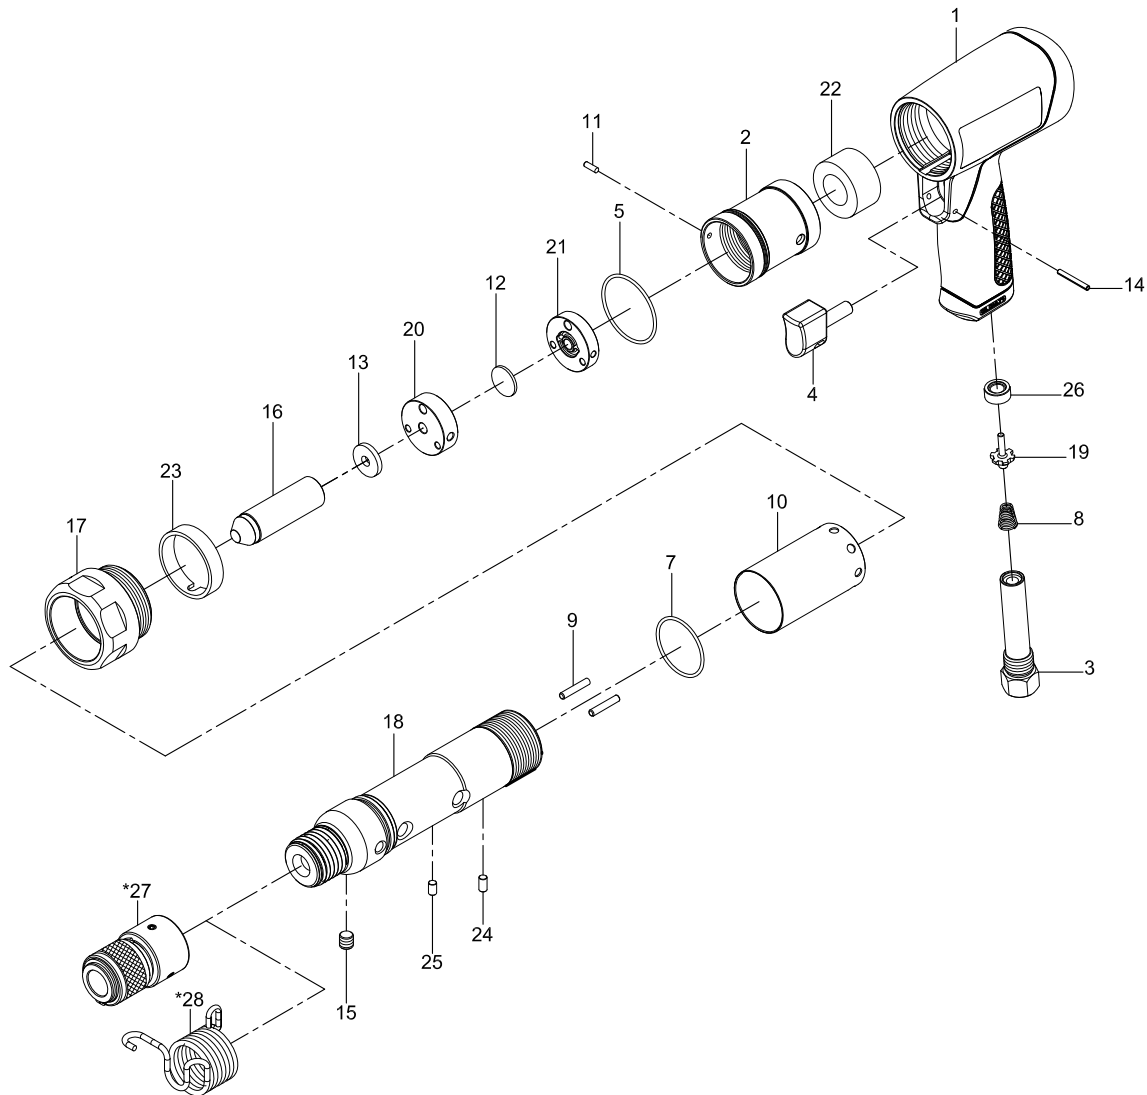

SUPER-DUTY AIR HAMMER

Index No.	Parts No.	Description	Index No.	Parts No.	Description
1	10801	Motor Housing	16	10316	Piston
2	10802	End Cap	17	10817	Clamp Nut
3	10803	Air Inlet	18	10818	Cylinder
4	10804	Trigger	19	75-725146	Valve Stem
5	61949	O-Ring (Ø37.8xØ1.78)	20	10820	Valve Case
7	OR03300108	O-Ring (Ø33.05xØ1.78)	21	10821	Valve Cover
8	73108	Spring	22	10822	Rear Cushion
9	610125	Pin (2) (Ø4x21.8L)	23	10823	Front Shock Isolator
10	10810	Exhaust Deflector Sleeve	24	10824	Pin
11	AS000136	Pin (Ø1/8"x9.6L)	25	10825	Pin
12	10312	Valve	26	600145	Rubber Spacer
13	10813	Cylinder Washer	*27	G-102A	Quick Change Retainer
14	30102	Spring Pin (Ø3x24L)	*28	SA-0101S	Drawspring
15	40312	Screw (M8x8L)			

*Optional Parts

108-0001

12.24.2013